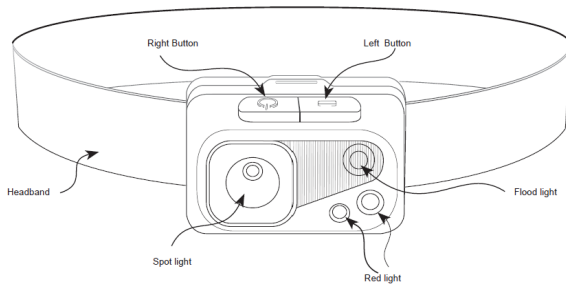

LUMOS HEAD TORCH

Multi-function torch with head strap

Product Code: OT01508

Introduction

The Defender Lumos Head torch houses 3 lights with adjustable outputs up to a maximum of 230 lumens. The robust ABS body is IPX7 waterproof and can be angled within its bracket for optimal lighting whilst the head strap is also adjustable and contains a reflective strip for maximum visibility after dark. The torch is battery operated and requires 3 x AAA batteries, which are supplied.

Contents

- Head Torch
- Head Strap
- 3 x AAA Batteries

Operation

Spot Light

Press the Right button once to activate maximum brightness (230 lumens, 2 hours).
Press the Right button again to activate medium brightness (120 lumens, 4 hours).
Press the Right a third time to turn off.

Flood Light/Night Light

Press the Left button once to activate maximum brightness (45 lumens, 5 hours).
Press the Left button again to activate the Red night light (2 lumens, 24 hours).
Press the Left button a third time to turn off.

Batteries

To install/replace the batteries, pry open the front edge of the torch body to reveal the battery compartment. Insert or replace 3 x AAA batteries, noting the correct polarity. Close the cover.